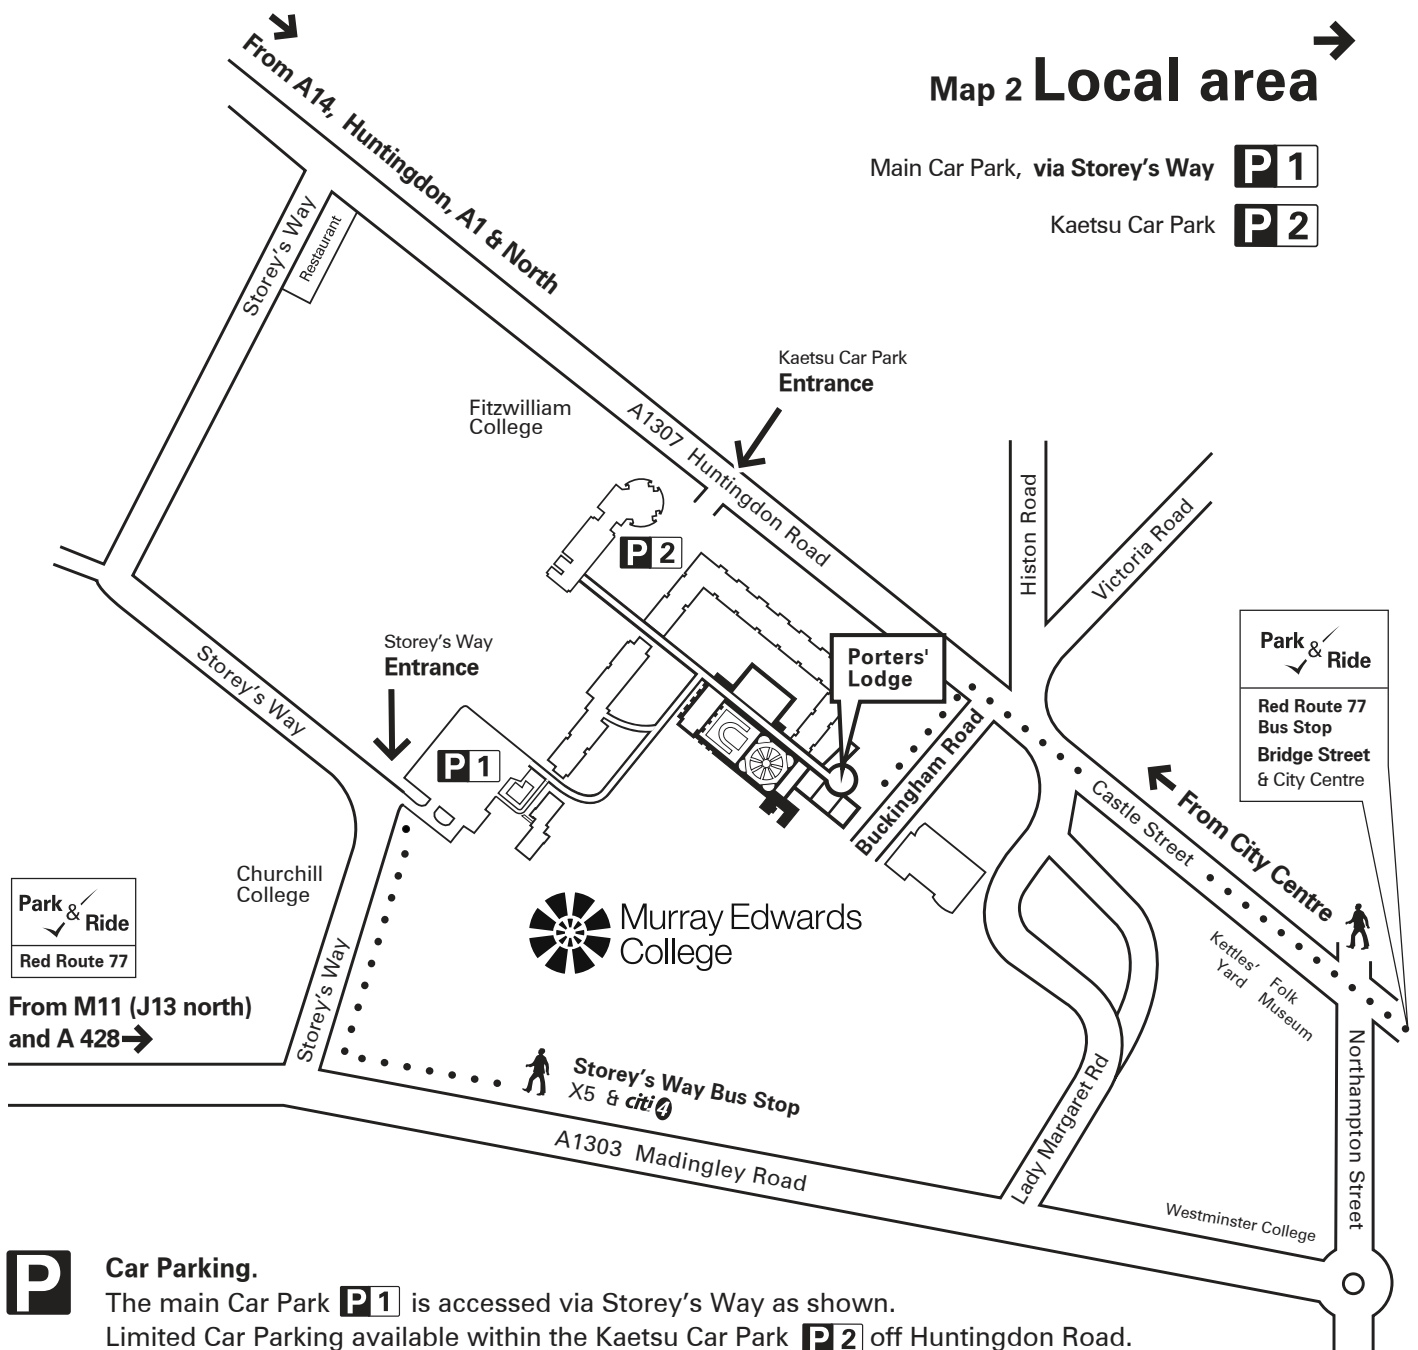

# Map 2 Local area

Main Car Park, via Storey's Way **P1**

Kaetsu Car Park **P2**

## Car Parking.

The main Car Park **P1** is accessed via Storey's Way as shown. Limited Car Parking available within the Kaetsu Car Park **P2** off Huntingdon Road.

To exit Storey's Way car park you will need to draw your car level with the last post on the left hand side to activate the automatic sensor that opens the gate. If you experience difficulties, contact the Duty Porter by pressing the buzzer on the right of the gate.

There is good road access to Murray Edwards College, but we do, as does all of Cambridge, experience problems with car parking at times, so if possible, please share your cars or use the Park & Ride service. **Park and Ride** is just a few stops away. Red route 77, alight at **Bridge Street** and walk up to the College via Castle Street . . . . . 

## Train station.

If you are travelling by train, taxis are available from the Rail Station for the short journey to Murray Edwards College (about 2 miles).

There are several buses that operate along Huntingdon Road from the city centre. There is a bus stop outside Murray Edwards College.